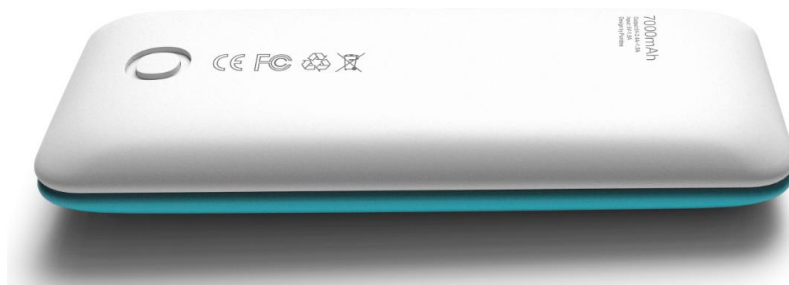

Rainbow Multi-colors

DUAL OUTPUT **7,000mAh** POWER BANK

Item No.: PT-116

Unique Colorful Design,
So Simple for Charging.

SPECIFICATIONS

Capacity: 7000mAh
Battery type: Li-polymer
Input: Micro USB DC5V,1.5A
Output: DC5V,1A;2.1A
Material: ABS+PC

PACKAGE INCLUDED

1x Gift-box packing
1x User manual
1x micro charging cable

PACKING LIST

Product Size:135*59*17.4 mm
Weight: 148 g
Quantity/Carton: 50 pcs
Measurement:370*270*395 mm
N.W./G.W.: 12.5/13.0 kgs
20' Container: 53,100 pcs
40' Container: 126,500 pcs
MOQ: 100 pcs

COMPATIBILITY

Mobile phones, cameras,
all kinds of digital devices etc.

Dual Output Interfaces

You can charge two devices at the same time. Charging current for different digital products are different. There are two USB outputs (OUT 1 and OUT 2) for PT-116, Max. current is 2.1A, OUT 1 and OUT 2 can intelligently separate the current, so that the effect of fast charge can be realized.

Stylish Power Button

LED wheel around power button makes it look stylish. Moreover, with the LED wheel, you can know the remaining capacity of power bank.

Customized Colors Are Available.